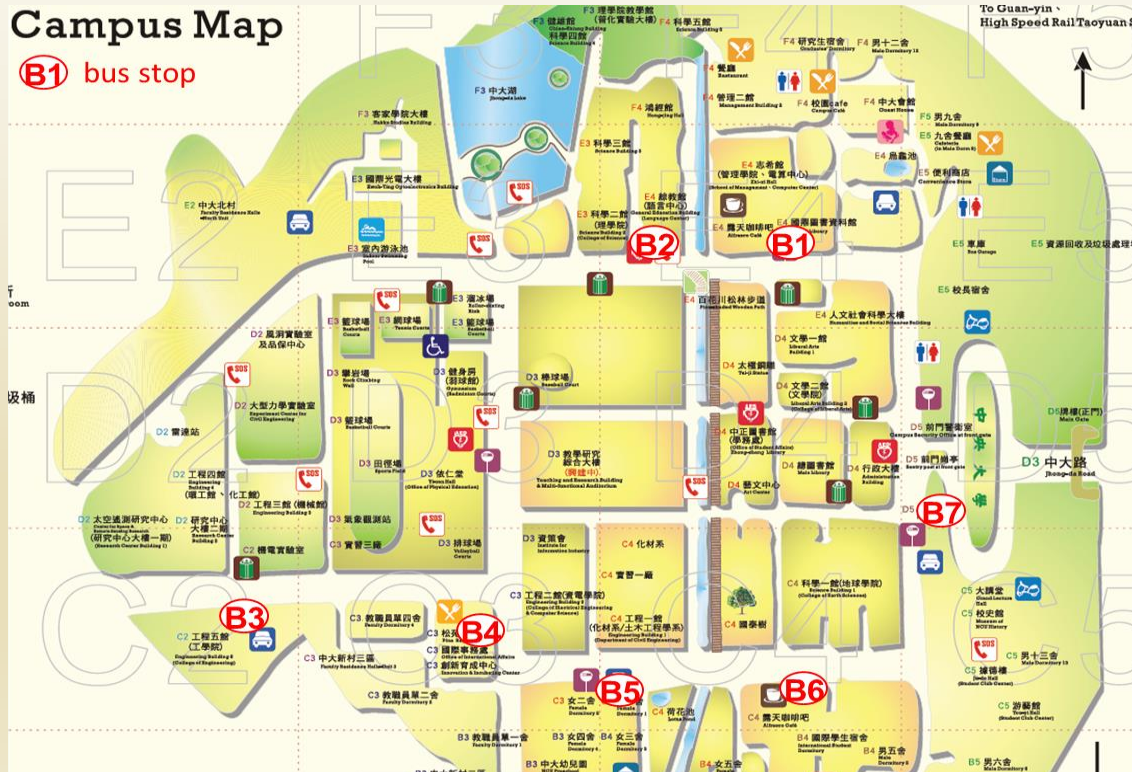

國立中央大學

National Central University

Attachment2

NTU shuttle Bus(2016/09/12~2017/01/13)

- NCU (Zhongli) ← → NTU (National Taiwan University, Taipei)
- Bus fare: NT 100 (NT 70 students discount), Pay cash.
- All teachers, students, and visitors are welcome.

Bus stops in NCU

Campus Map

B1 bus stop